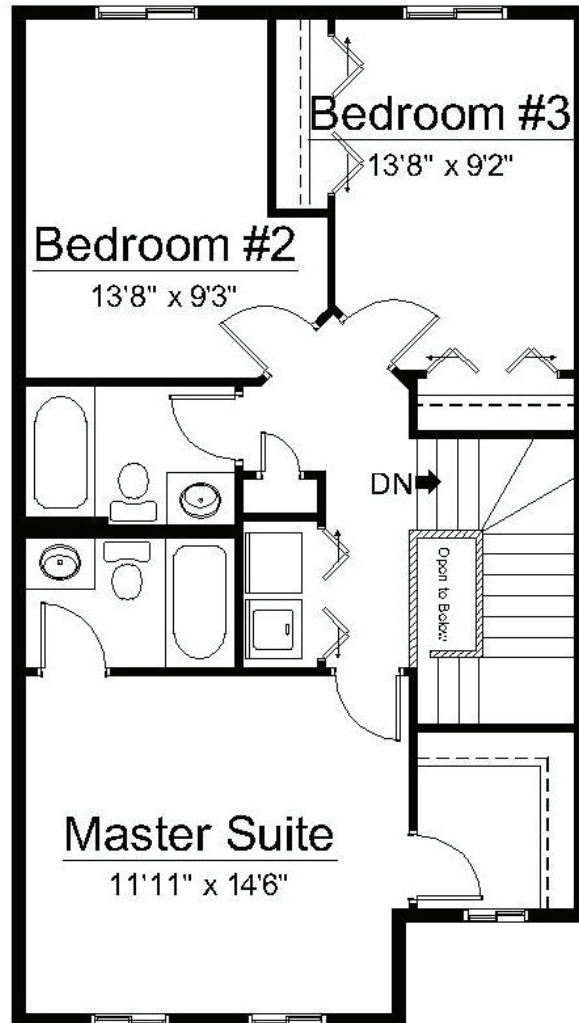

Amberley

1,678 sq ft

Main Floor

Second Floor